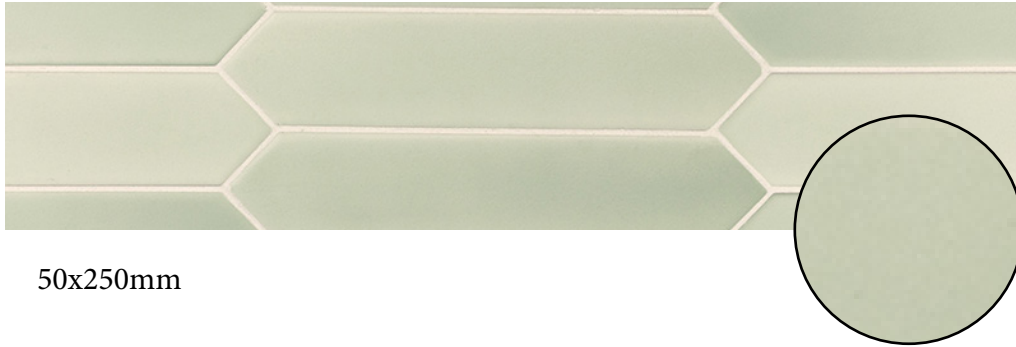

BOLT MATT

DESIGN CERAMIC WALL TILES

12 COLOURS | 1 FINISHES | 1 FORMATS

BPBEQBL05

50x250mm