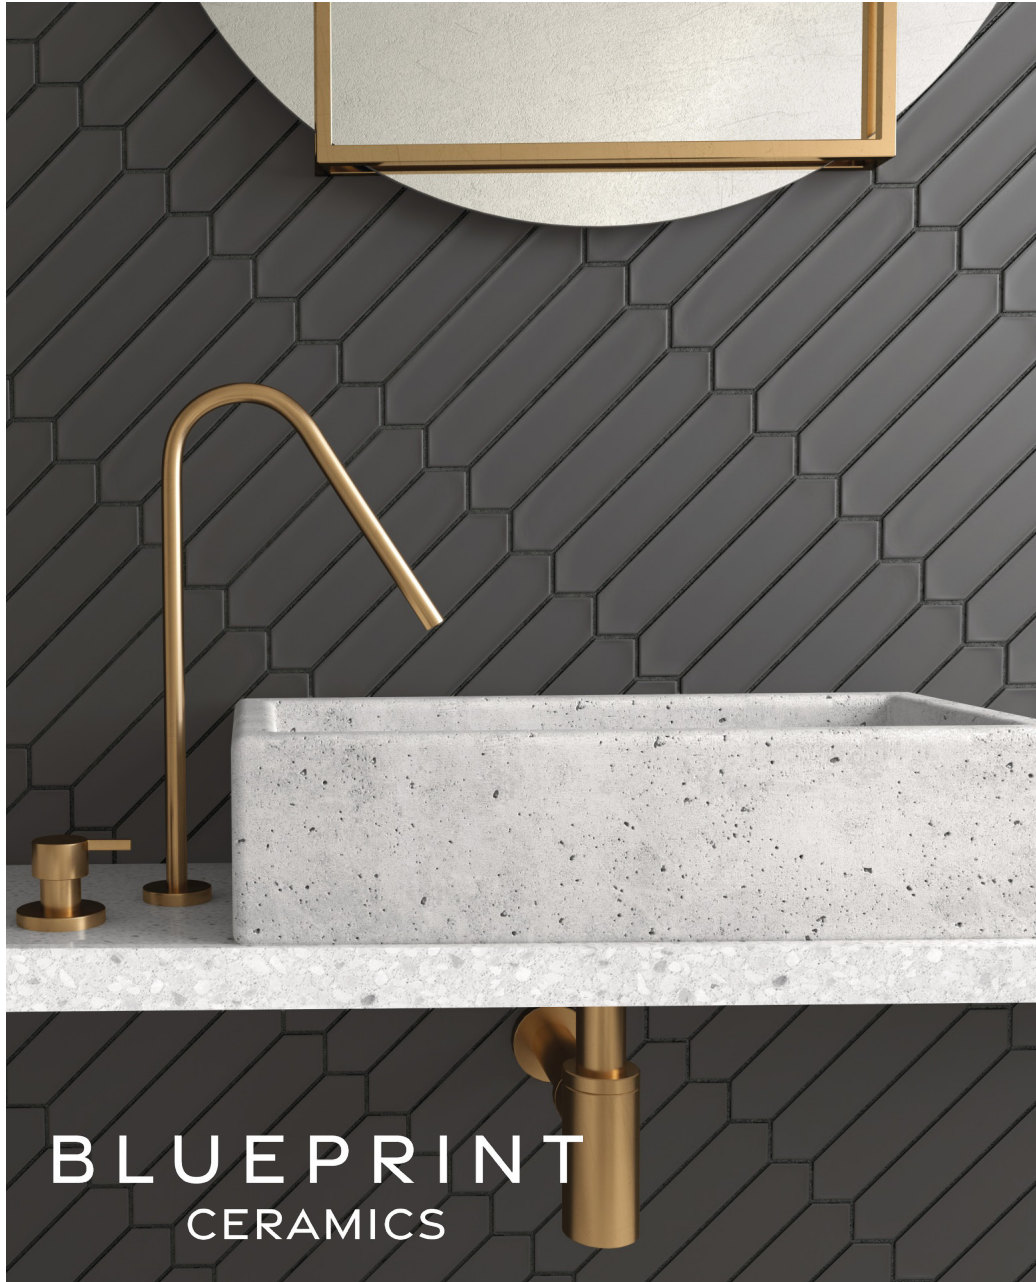

BOLT MATT

DESIGN CERAMIC WALL TILES

12 COLOURS | 1 FINISHES | 1 FORMATS