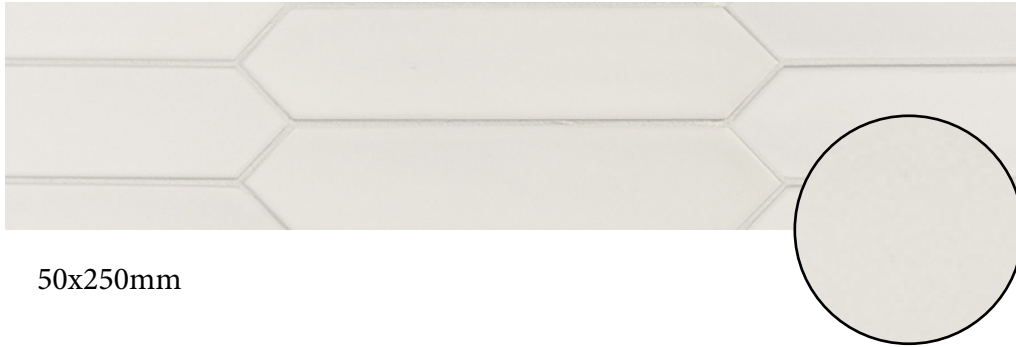

12 COLOURS | 1 FINISHES | 1 FORMATS

BPBEQBL09

50x250mm

**BLUEPRINT**  
CERAMICS

BOLT MATT

DESIGN CERAMIC WALL TILES

12 COLOURS | 1 FINISHES | 1 FORMATS

BPBEQBL10