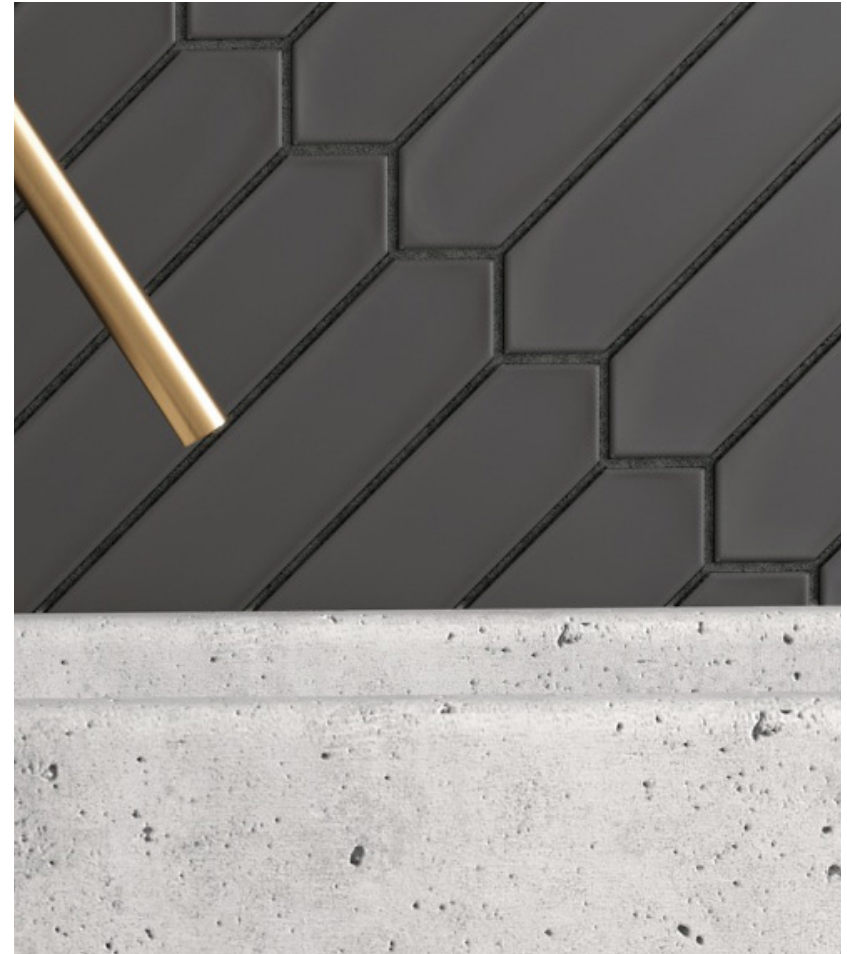

BLUEPRINT
CERAMICS