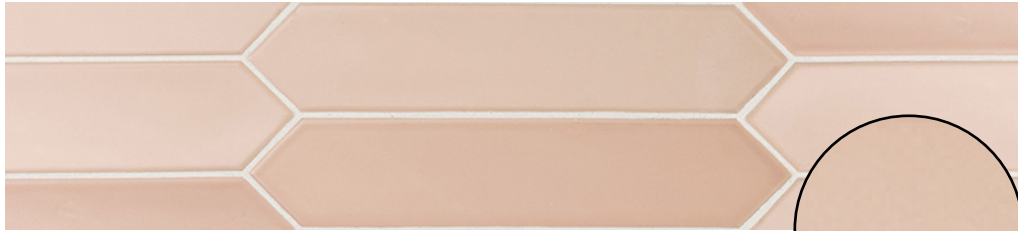

BOLT MATT

DESIGN CERAMIC WALL TILES

12 COLOURS | 1 FINISHES | 1 FORMATS

BLUEPRINT  
CERAMICS

BLUEPRINT  
CERAMICS

Introducing our new collection, an exciting array of picket-shaped tiles. Crafted meticulously with a stunning matt finish, these tiles are designed to infuse life and dynamism into your space. Their unique shape, coupled with their refined finish, makes them a perfect statement piece for those who dare to be different. Explore our vibrant selection and transform your interiors by adding a touch of sophistication and style.

12 COLOURS | 1 FINISHES | 1 FORMATS

BOLT MATT

DESIGN CERAMIC WALL TILES

12 COLOURS | 1 FINISHES | 1 FORMATS

BPBEQBL01

50x250mm

**BLUEPRINT**  
CERAMICS

BOLT MATT