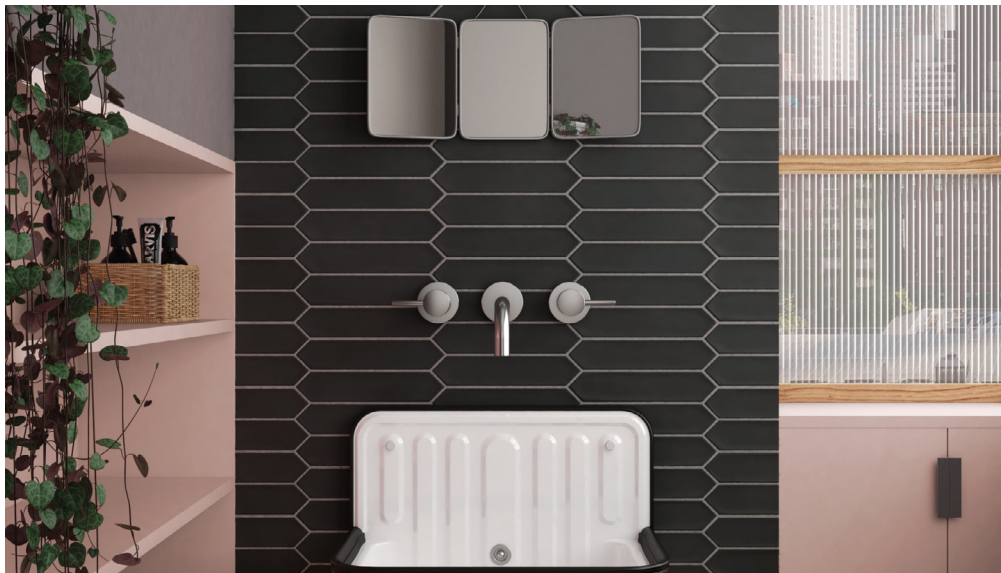

BLUEPRINT
CERAMICS