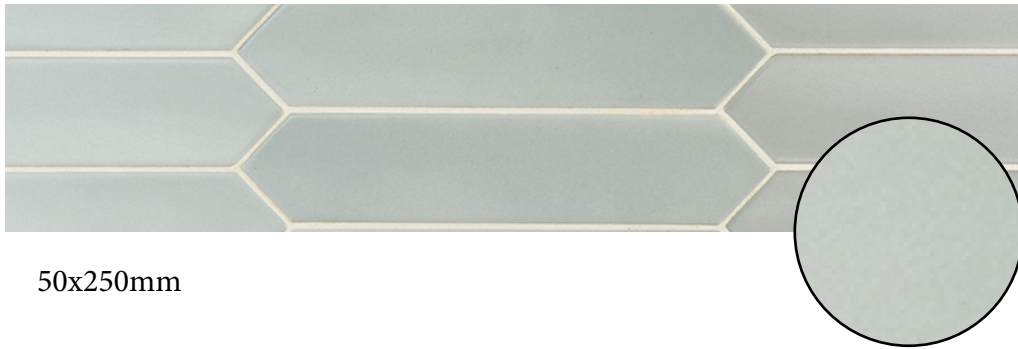

BOLT MATT

DESIGN CERAMIC WALL TILES

12 COLOURS | 1 FINISHES | 1 FORMATS

BLUEPRINT  
CERAMICS

BLUEPRINT  
CERAMICS

Introducing our new collection, an exciting array of picket-shaped tiles. Crafted meticulously with a stunning matt finish, these tiles are designed to infuse life and dynamism into your space. Their unique shape, coupled with their refined finish, makes them a perfect statement piece for those who dare to be different. Explore our vibrant selection and transform your interiors by adding a touch of sophistication and style.

12 COLOURS | 1 FINISHES | 1 FORMATS

BOLT MATT

DESIGN CERAMIC WALL TILES

12 COLOURS | 1 FINISHES | 1 FORMATS

BPBEQBL01

50x250mm

**BLUEPRINT**  
CERAMICS

BOLT MATT

DESIGN CERAMIC WALL TILES

12 COLOURS | 1 FINISHES | 1 FORMATS

BPBEQBL02

50x250mm

**BLUEPRINT**  
CERAMICS

BOLT MATT

DESIGN CERAMIC WALL TILES

12 COLOURS | 1 FINISHES | 1 FORMATS