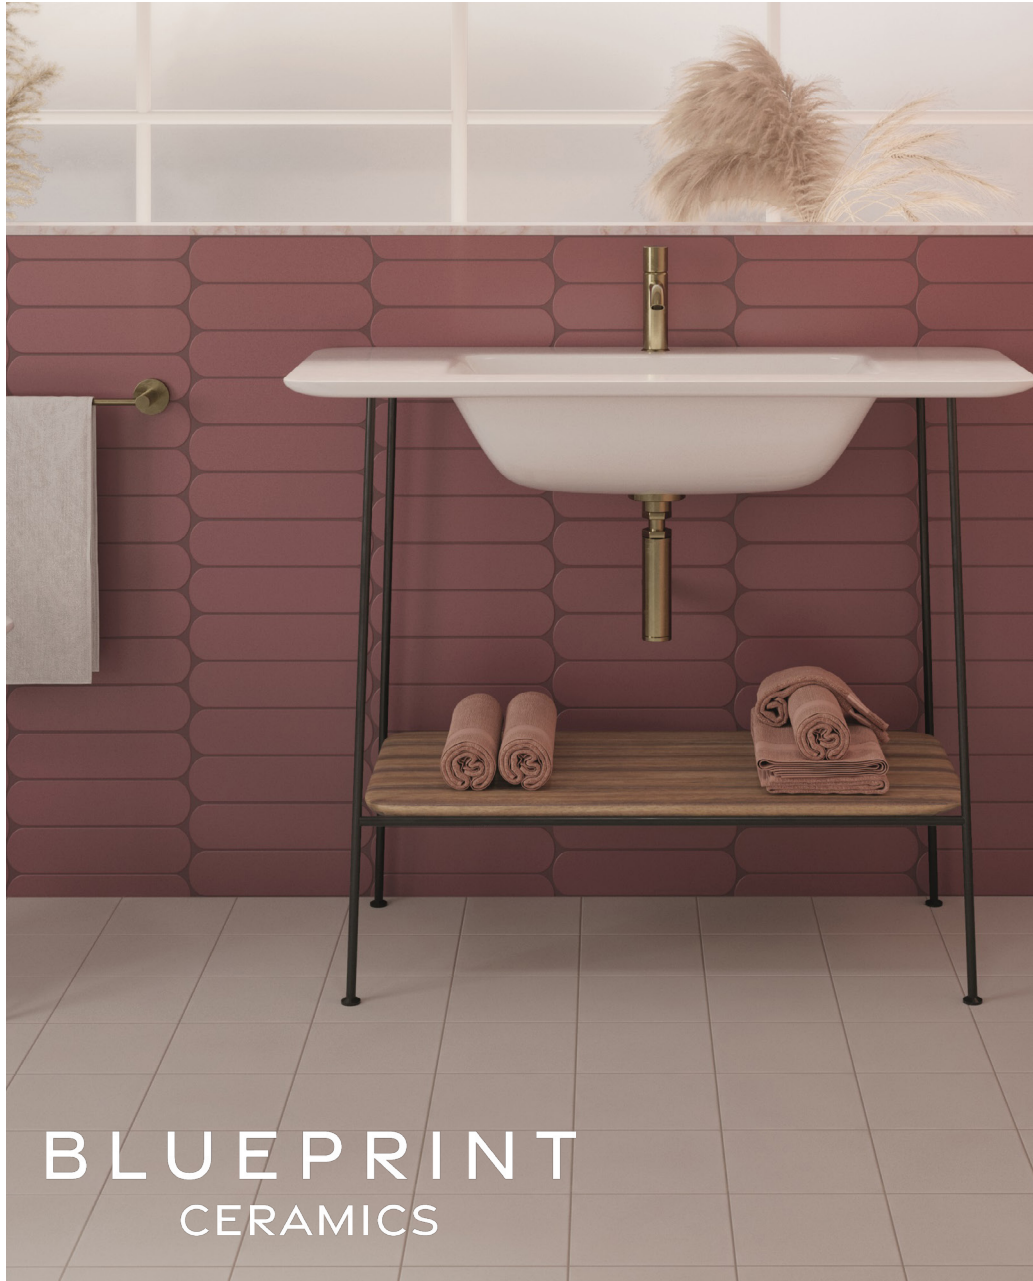

THRONE

DESIGN CERAMIC TILES

7 COLOURS | 2 FINISHES | 3 FORMATS