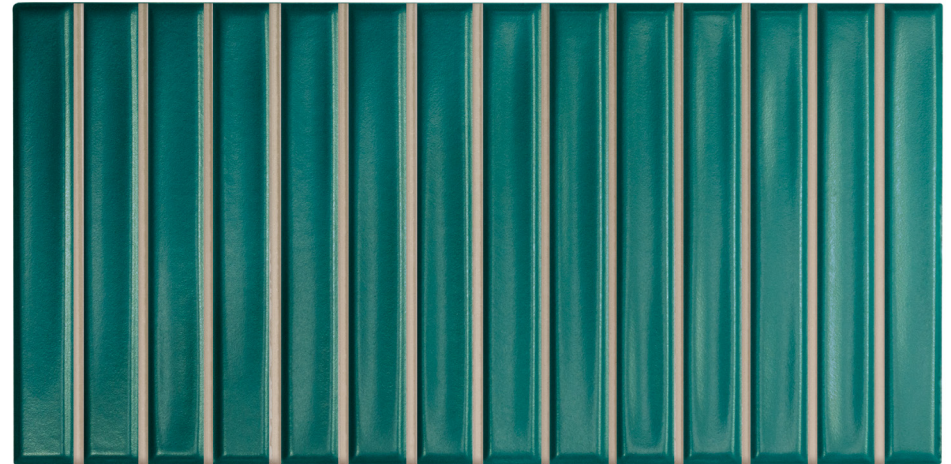

**BLUEPRINT
CERAMICS**

THRONE

DESIGN CERAMIC TILES

7 COLOURS | 2 FINISHES | 3 FORMATS

BPBWWTG07
75x300mm
Matt

BPBWWTG21
75x300mm
Matt

BPBWWTG34 125x250mm Matt

**BLUEPRINT
CERAMICS**