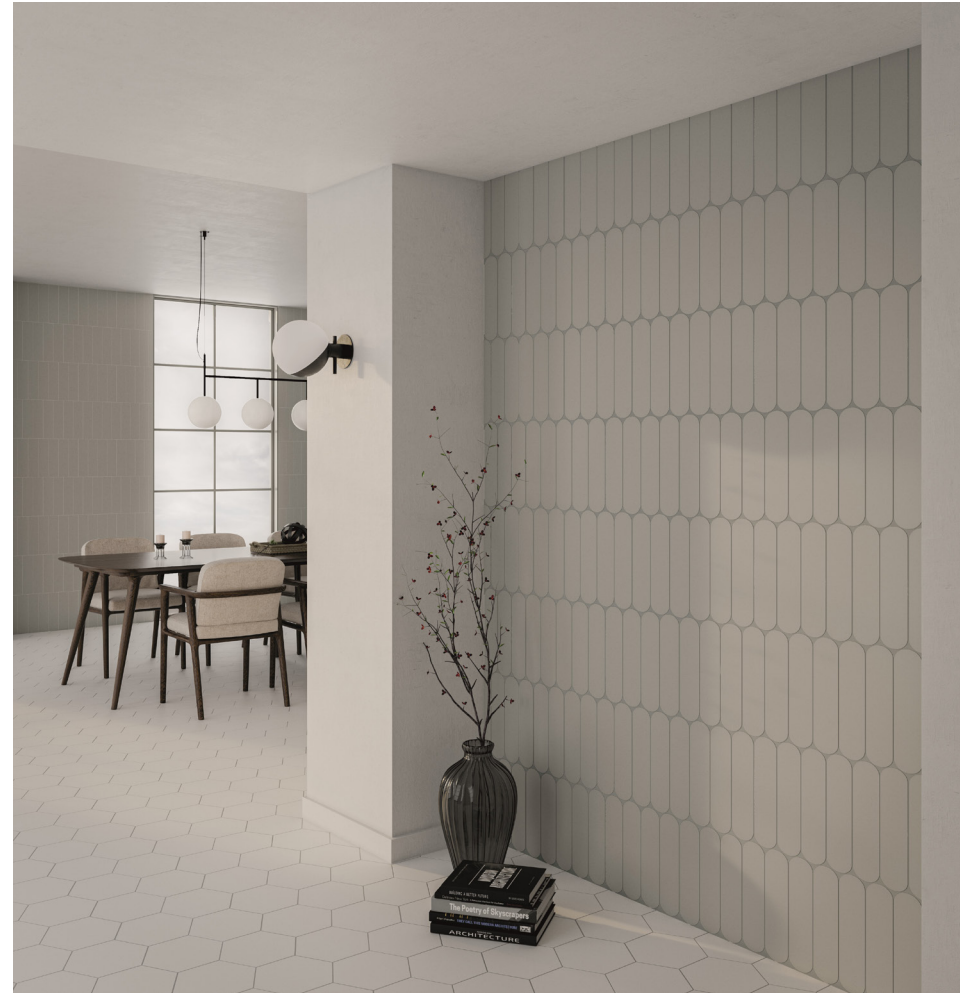

**BLUEPRINT
CERAMICS**