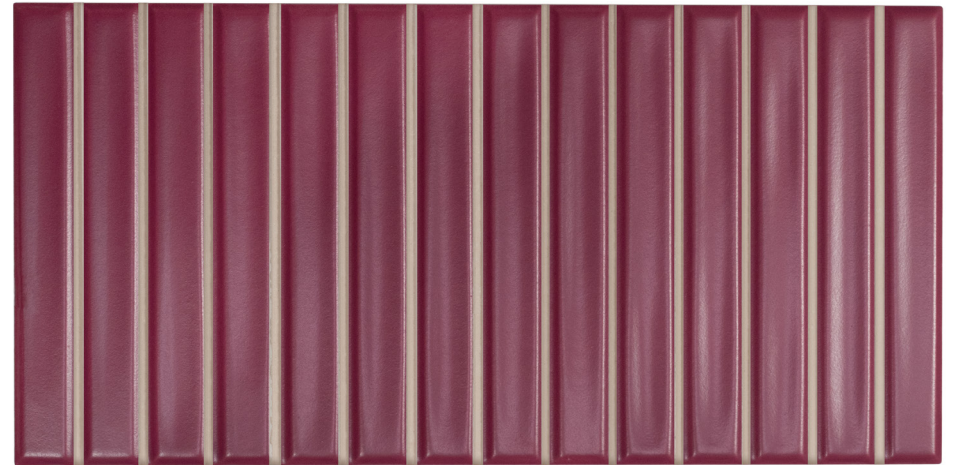

BPBWWTG30 125x250mm Matt

**BLUEPRINT
CERAMICS**

BPBWTG04
75x300mm
Matt

BPBWTG18
75x300mm
Matt

BPBWTG32 125x250mm Matt

**BLUEPRINT
CERAMICS**

THRONE

DESIGN CERAMIC TILES

7 COLOURS | 2 FINISHES | 3 FORMATS

BPBWWTG05
75x300mm
Matt

BPBWWTG19
75x300mm
Matt

BPBWWTG35 125x250mm Matt

**BLUEPRINT
CERAMICS**

BPBWTG06
75x300mm
Matt

BPBWTG20
75x300mm
Matt

BPBWTG33 125x250mm Matt