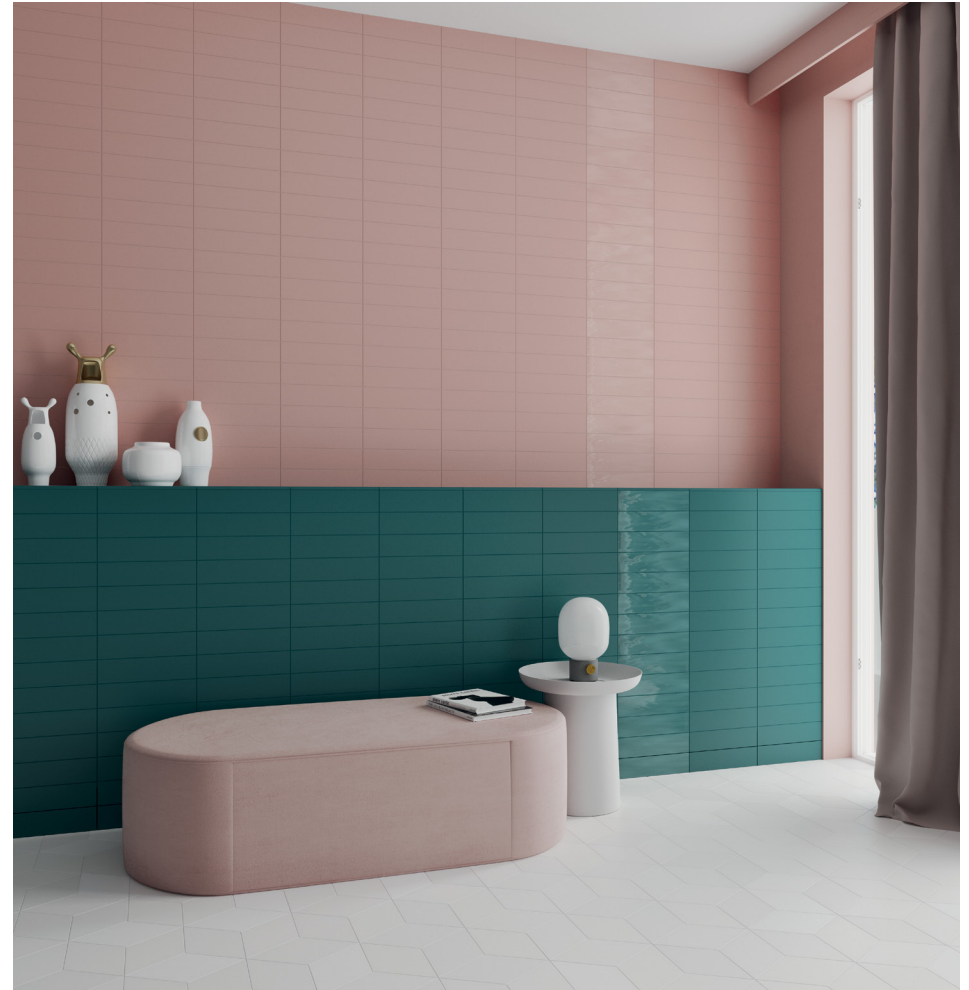

**BLUEPRINT
CERAMICS**