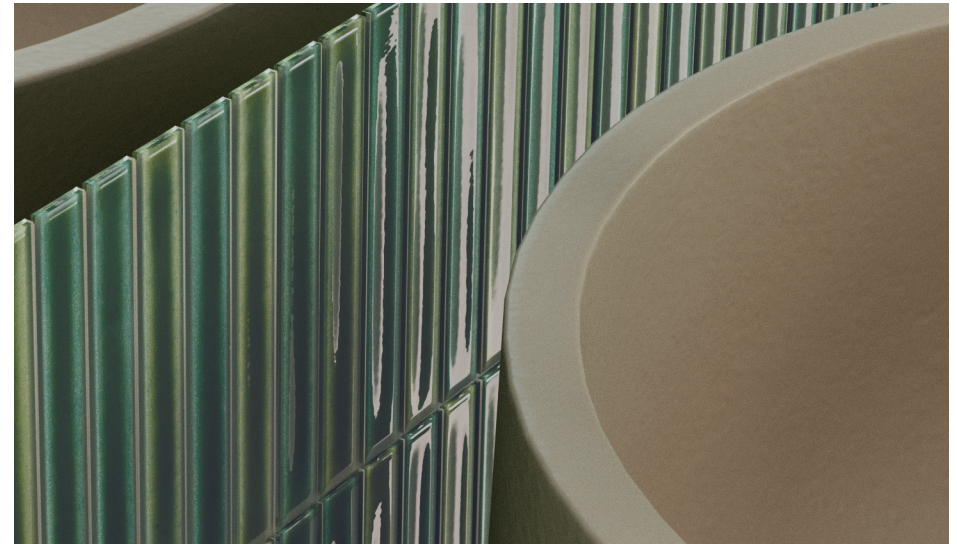

TUNE

HANDMADE EFFECT CERAMIC TILES

8 COLOURS | 1 FINISHES | 2 FORMATS

BPTU05

BPTU13

40x125mm 8.5mm
125x250mm 10.5mm

BLUEPRINT
CERAMICS