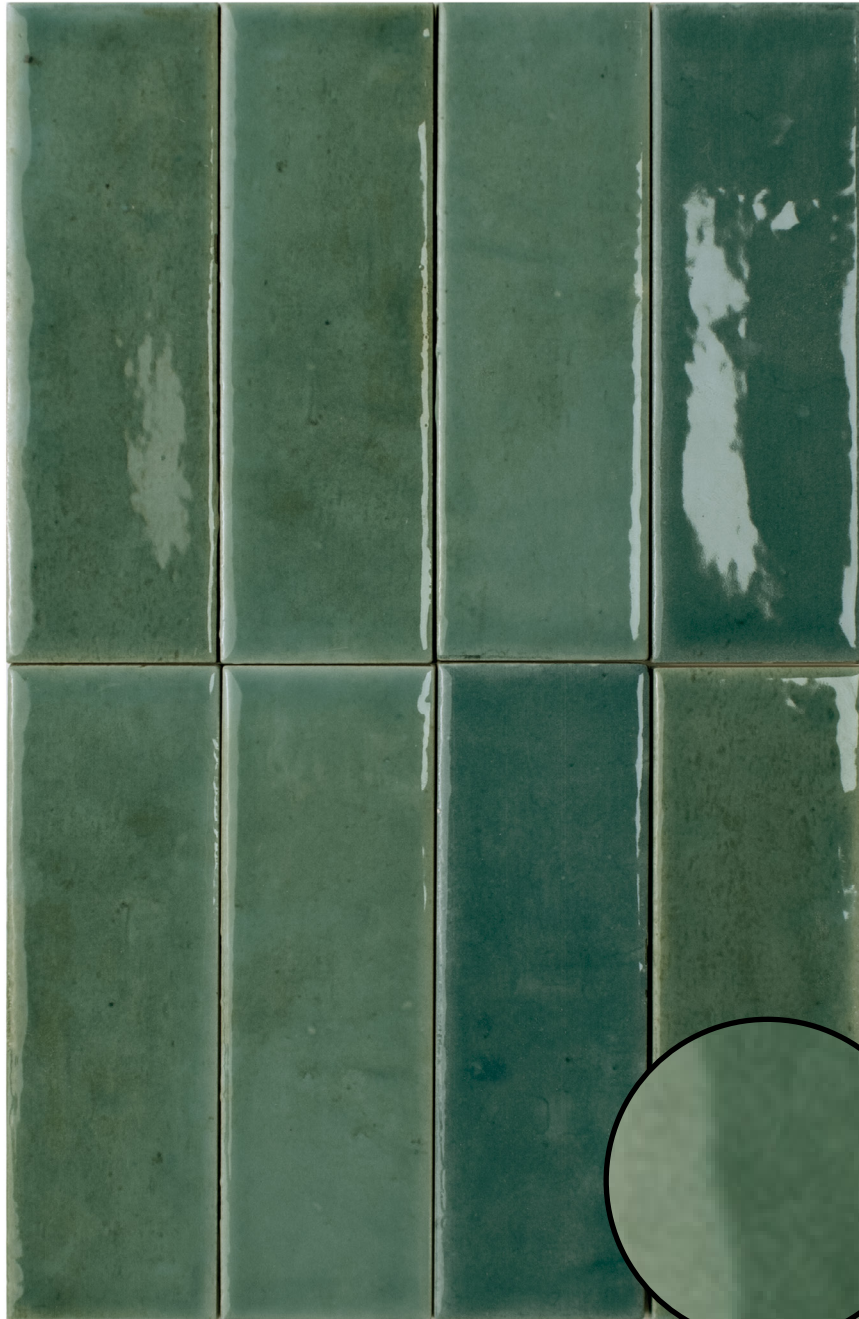

BPTU04

BPTU12

40x125mm 8.5mm
125x250mm 10.5mm

BLUEPRINT
CERAMICS

TUNE

HANDMADE EFFECT CERAMIC TILES

8 COLOURS | 1 FINISHES | 2 FORMATS

BPTU05