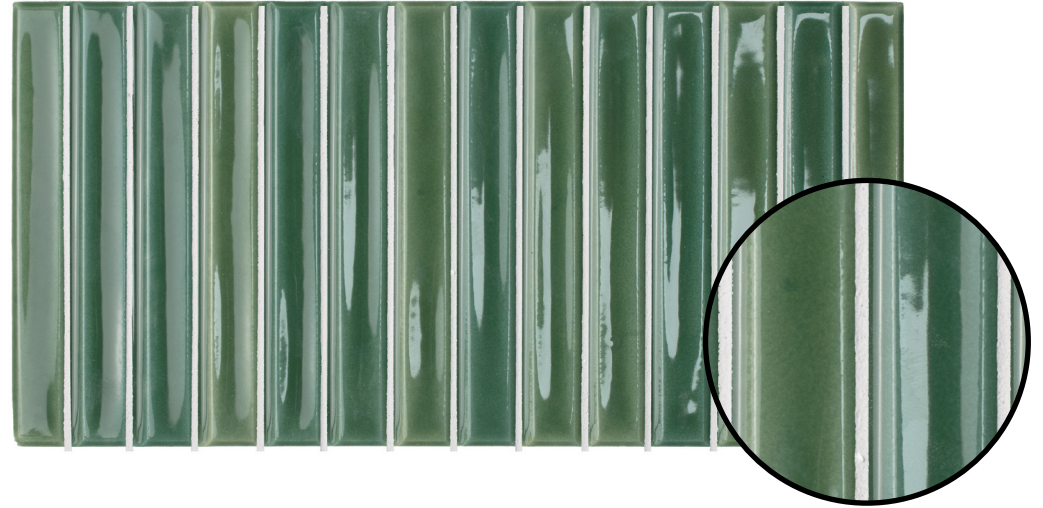

TUNE

HANDMADE EFFECT CERAMIC TILES

8 COLOURS | 1 FINISHES | 2 FORMATS

BPTU05

BPTU13

40x125mm 8.5mm
125x250mm 10.5mm

BLUEPRINT
CERAMICS