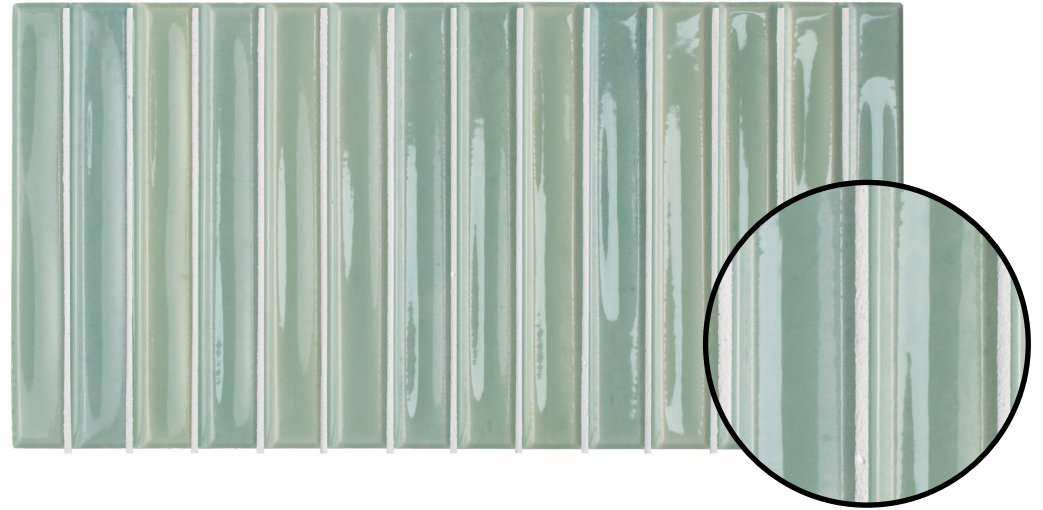

TUNE

HANDMADE EFFECT CERAMIC TILES

8 COLOURS | 1 FINISHES | 2 FORMATS

BPTU02

BPTU10

40x125mm 8.5mm
125x250mm 10.5mm

BLUEPRINT
CERAMICS