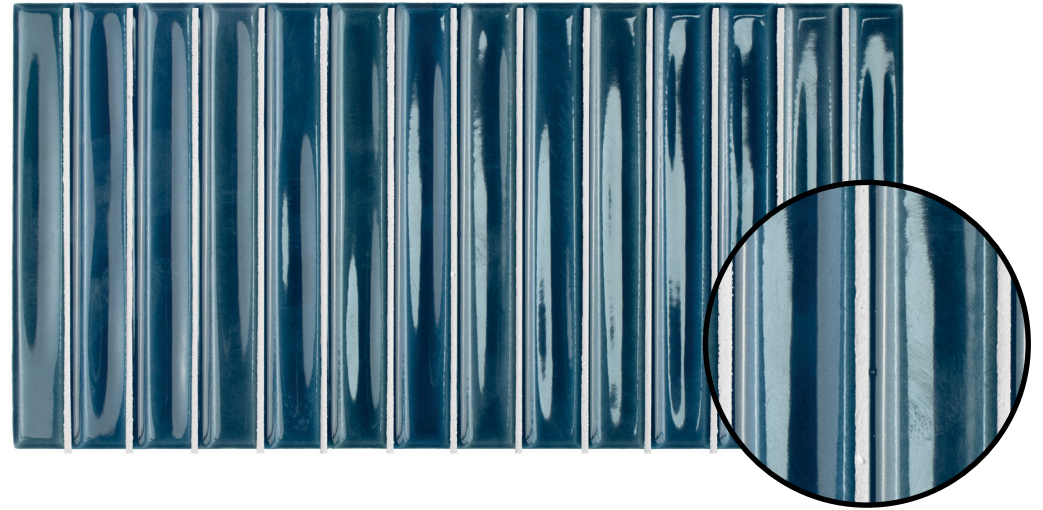

BPTU13

40x125mm 8.5mm
125x250mm 10.5mm

BLUEPRINT
CERAMICS

TUNE

HANDMADE EFFECT CERAMIC TILES

8 COLOURS | 1 FINISHES | 2 FORMATS

BPTU06

BPTU14