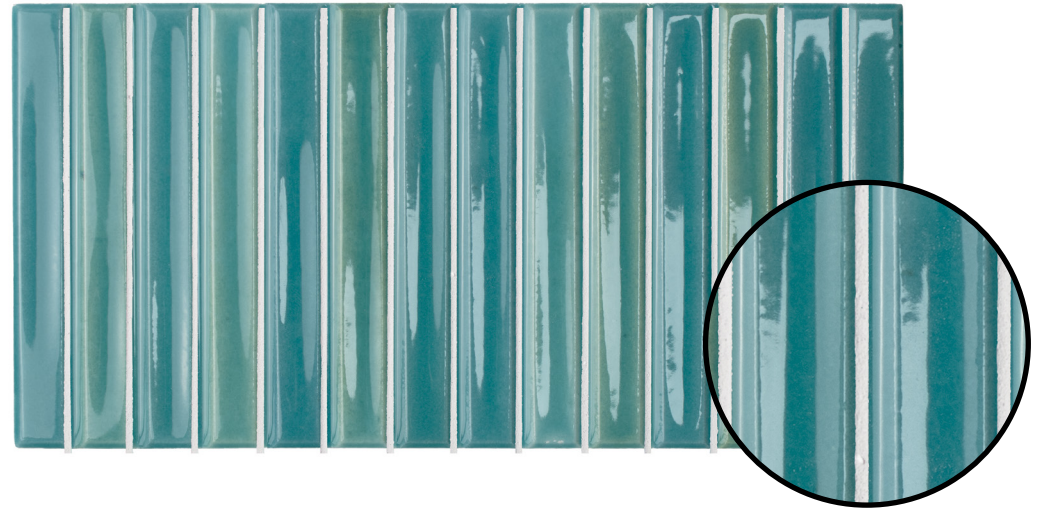

TUNE

HANDMADE EFFECT CERAMIC TILES

8 COLOURS | 1 FINISHES | 2 FORMATS

BPTU03

BPTU11

40x125mm 8.5mm
125x250mm 10.5mm

BLUEPRINT
CERAMICS