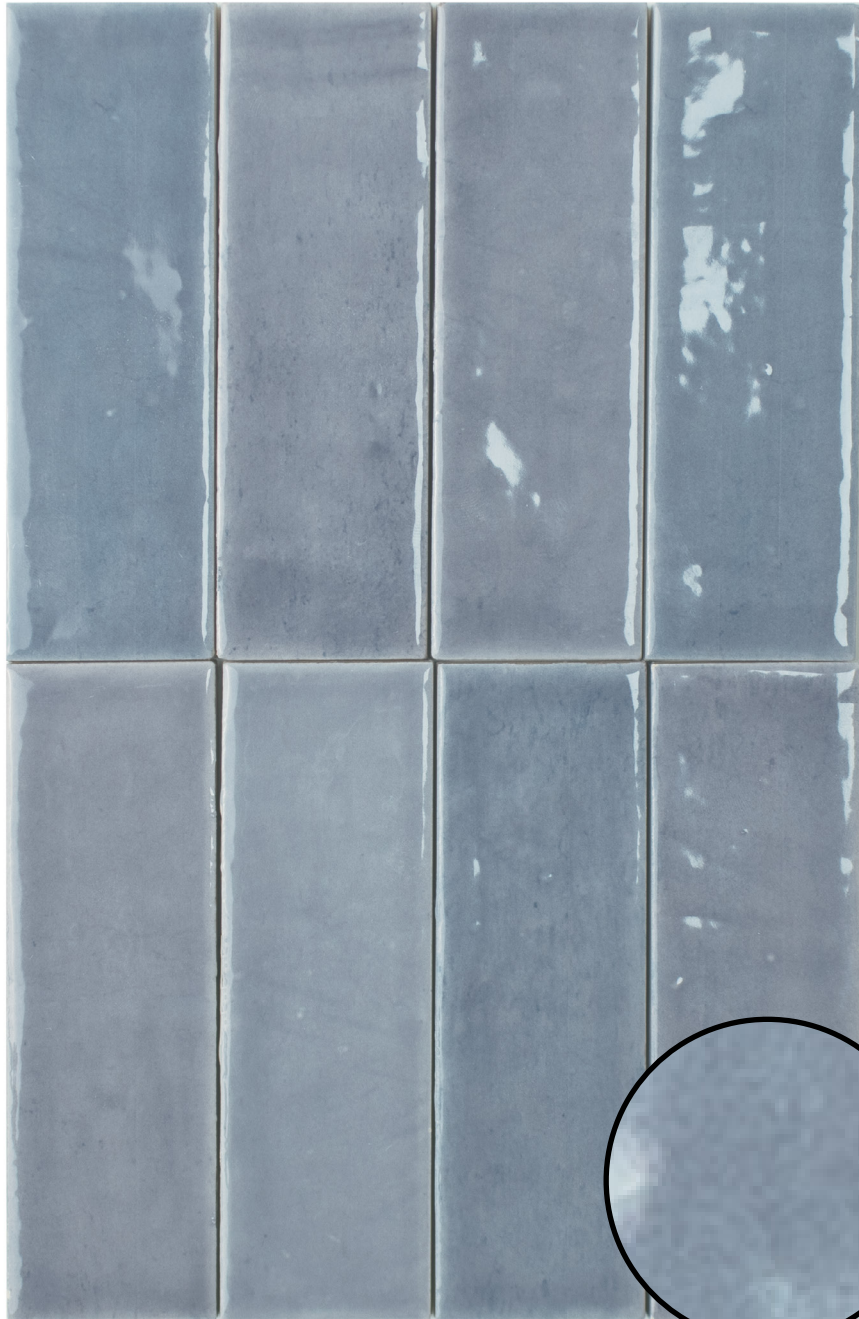

40x125mm 8.5mm
125x250mm 10.5mm

BLUEPRINT
CERAMICS

TUNE

HANDMADE EFFECT CERAMIC TILES

8 COLOURS | 1 FINISHES | 2 FORMATS

BPTU07

BPTU15

40x125mm 8.5mm
125x250mm 10.5mm