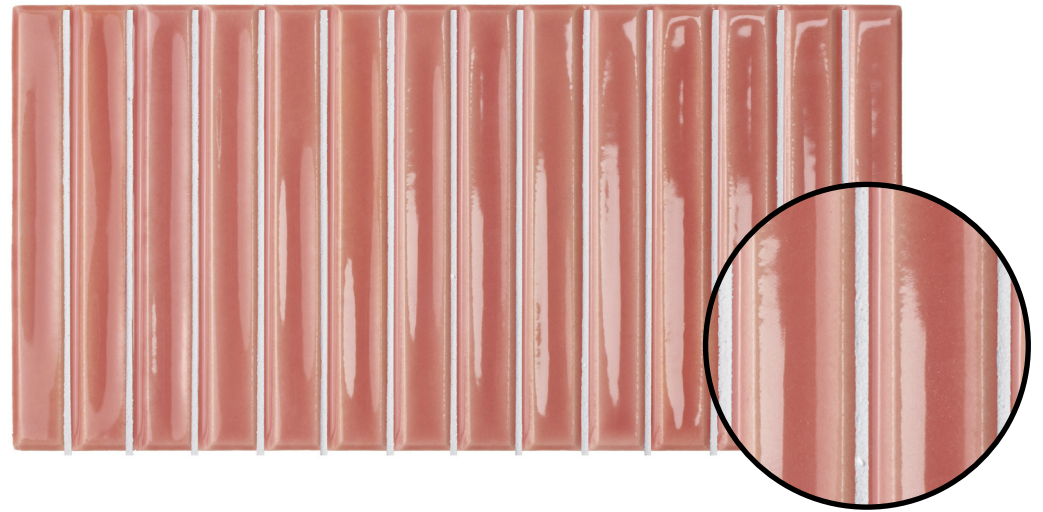

BLUEPRINT
CERAMICS

TUNE

HANDMADE EFFECT CERAMIC TILES

8 COLOURS | 1 FINISHES | 2 FORMATS

BPTU08

BPTU16

40x125mm 8.5mm
125x250mm 10.5mm

BLUEPRINT
CERAMICS